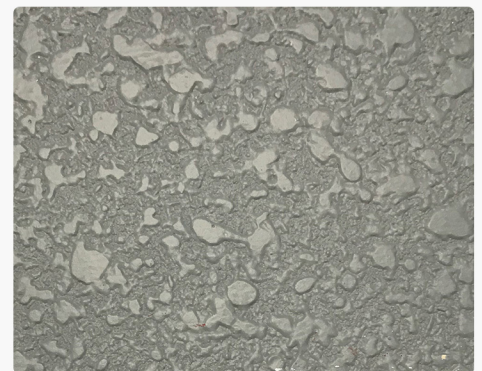

**DURACOAT-SPRAY
TOP COATED WITH ULTRASHIELD**