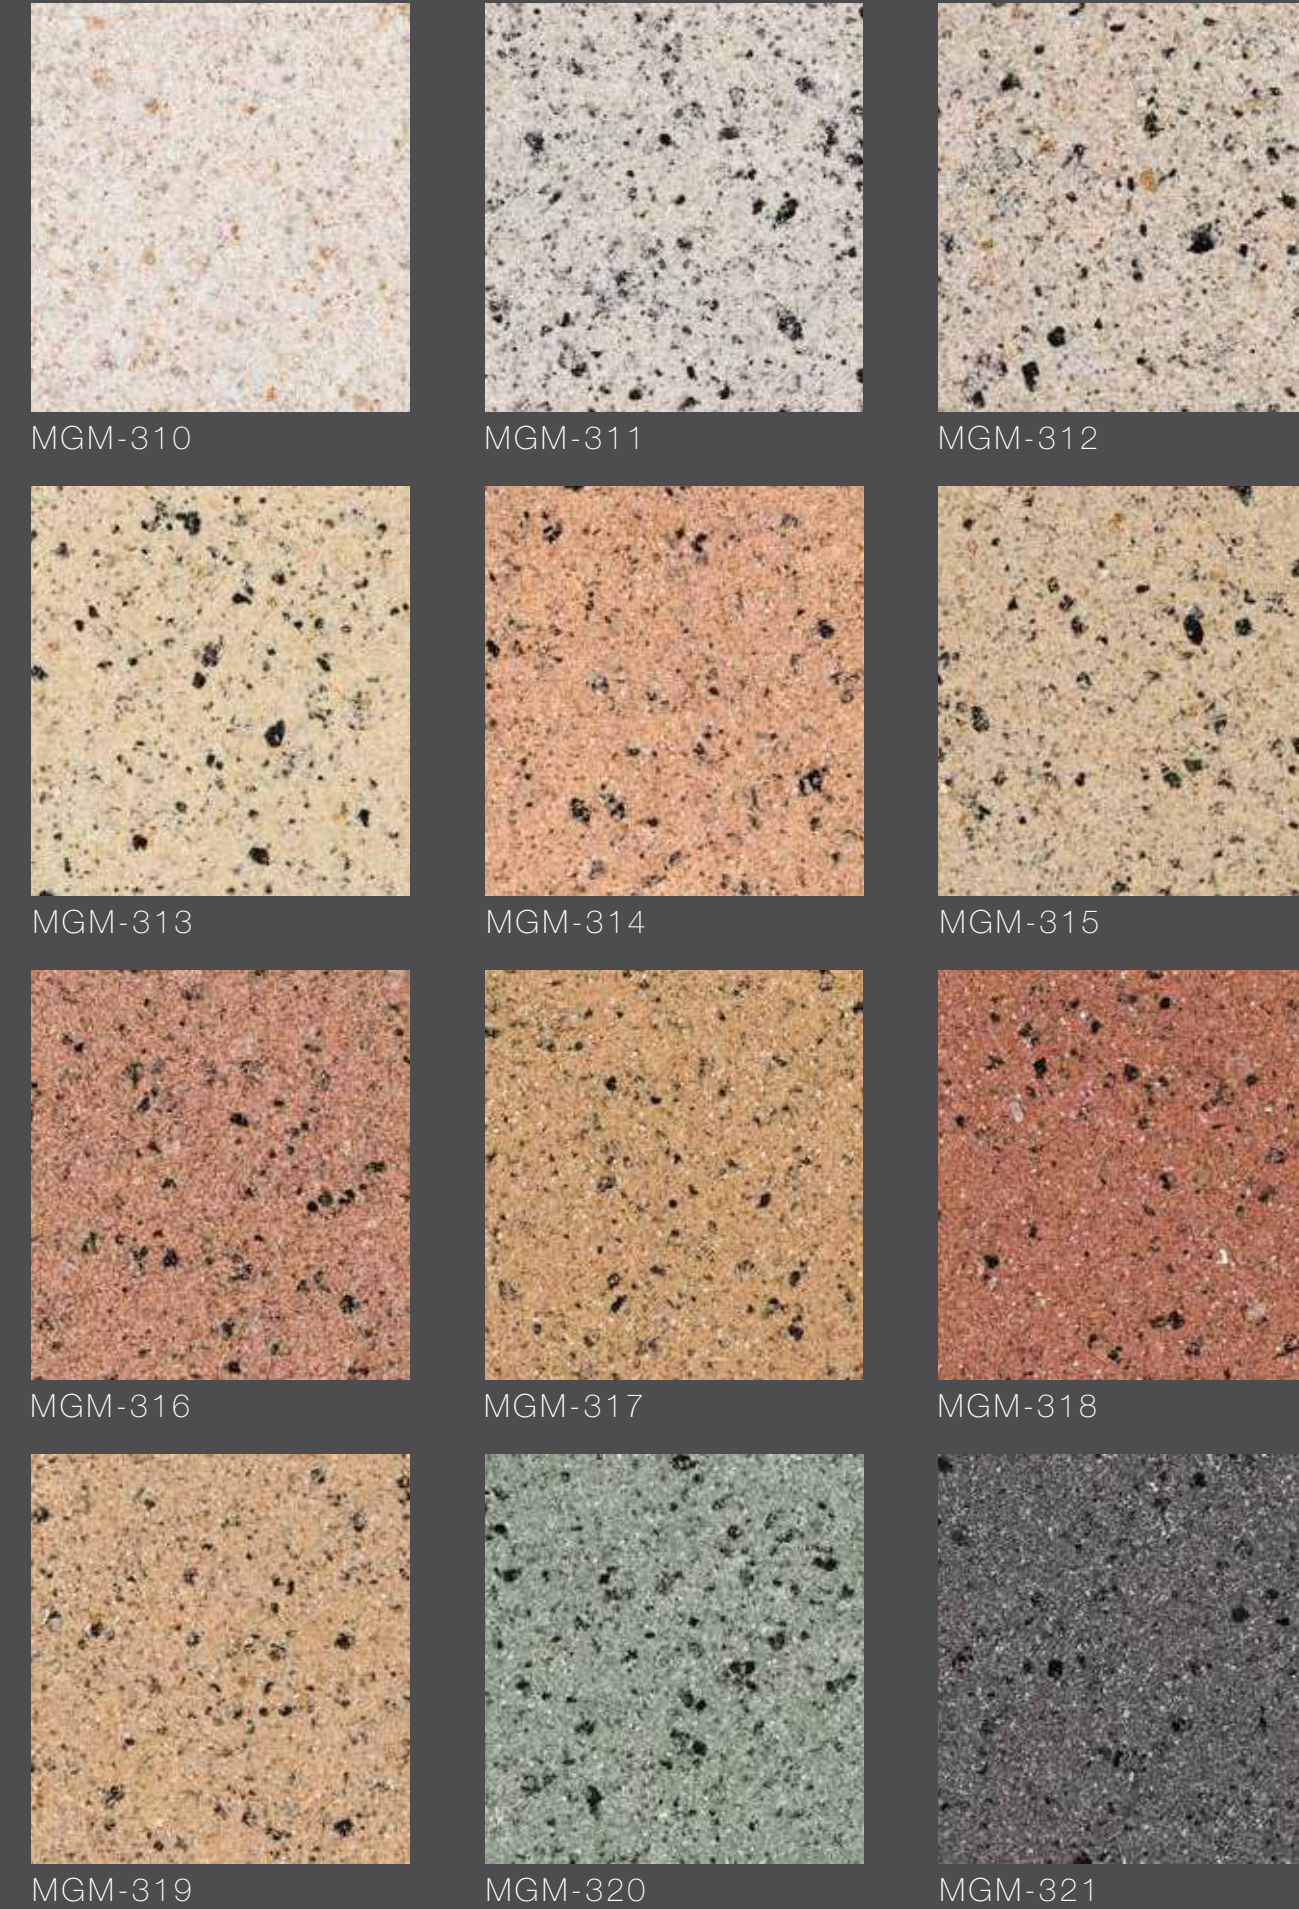

SUZUKA
MAGIC GRANITE